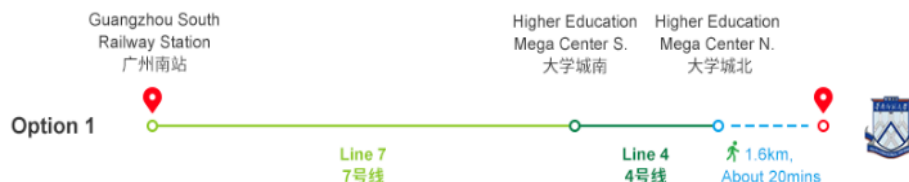

交通、用餐及其他

Transportation,
Catering & Others

交通 - 至会场或酒店

Transportation - to conference venue or hotel

会场地址: 广州市番禺区大学城华南师范大学理5栋
Address of Venue: Science Building 5, South China Normal University,
 Higher Education Mega Centre, Panyu District, Guangzhou

酒店地址*: 广州市番禺区大学城小谷围立德街66号雅乐轩酒店
Address of Hotel: Aloft, No. 66, Lidejie, Xiaoguwei, Higher Education Mega Centre,
 Panyu District, Guangzhou

1. 打车 By taxi

2. 地铁 By Subway

- 自广州白云国际机场至会场 From Guangzhou Baiyun International Airport to venue

- 自广州南站至会场 From Guangzhou South Railway Station to venue

*仅指此次会议的合作酒店。
 Only referring to the cooperative hotel of the conference.

2. 地铁 By Subway

- 自广州东站至会场 From Guangzhou East Railway Station to venue

- 自广州火车站至会场 From Guangzhou Railway Station to venue