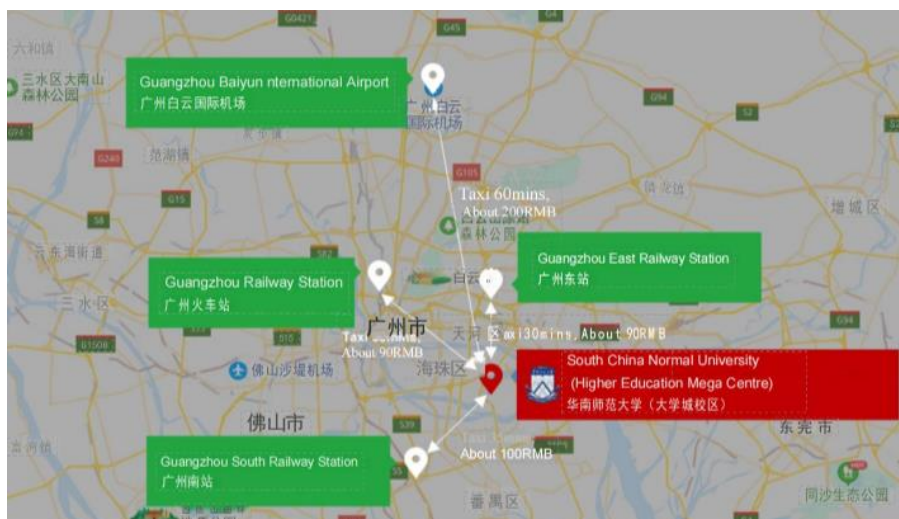

交通、用餐及其他

Transportation,
Catering & Others

交通 - 至会场或酒店

Transportation - to conference venue or hotel

会场地址: 广州市番禺区大学城华南师范大学理5栋
Address of Venue: Science Building 5, South China Normal University,
 Higher Education Mega Centre, Panyu District, Guangzhou

酒店地址*: 广州市番禺区大学城小谷围立德街66号雅乐轩酒店
Address of Hotel: Aloft, No. 66, Lidejie, Xiaoguwei, Higher Education Mega Centre,
 Panyu District, Guangzhou

1. 打车 By taxi

2. 地铁 By Subway

- 自广州白云国际机场至会场 From Guangzhou Baiyun International Airport to venue

- 自广州南站至会场 From Guangzhou South Railway Station to venue

*仅指此次会议的合作酒店。
 Only referring to the cooperative hotel of the conference.

2. 地铁 By Subway

- 自广州东站至会场 From Guangzhou East Railway Station to venue

- 自广州火车站至会场 From Guangzhou Railway Station to venue

交通 - 会场与酒店间免费接驳车安排

Transportation - shuttle bus between conference venue and hotel

Departure time 发车时间	Departure location 发车地点	Terminal 终点站	Contacts 联系人
Dec. 1, 08:10 12月1日 08:10	At the lobby of Aloft Guangzhou University Park 大学城雅乐轩酒店大堂	Venue: Building 5 会场：理5栋	Ms. Liu:13029077872 刘老师：13029077872
Dec. 1, 18:00 12月1日 18:00	Venue: Building 5 会场：理5栋	At the lobby of Aloft Guangzhou University Park 大学城雅乐轩酒店大堂	Ms. Liu:13029077872 刘老师：13029077872
Dec. 2, 08:10 12月1日 08:10	At the lobby of Aloft Guangzhou University Park 大学城雅乐轩酒店大堂	Venue: Building 5 会场：理5栋	Ms. Liu:13029077872 刘老师：13029077872